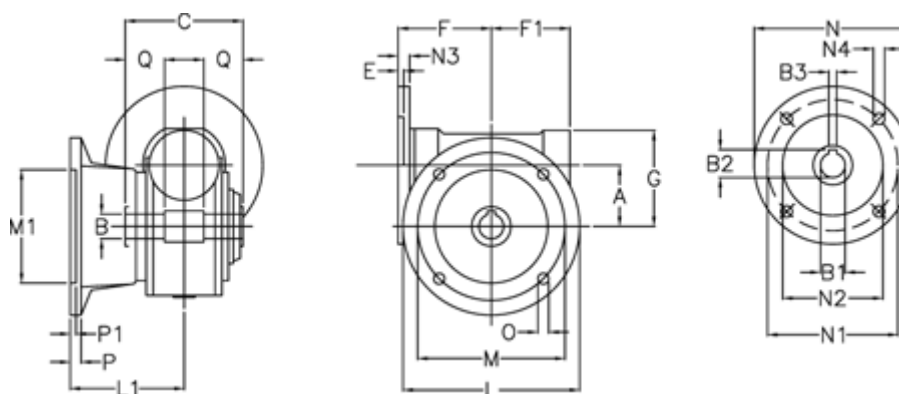

# Data Sheet

Article number: 3902044014422  
Description: Worm gear  
VF 44-F1-14-63B5

## Measures

A	= 44.6	F1	= 54	N2	= 95
B	= 18 H7	G	= 71	N3	= 10.5
B1 E7	= 11	L	= 110	N4	= 9.5
B2	= 12.8	L1	= 60.5	O	= 8.5
B3 H9	= 4	M	= 87	P	= 9
C	= 64	M1	= 60	P1	= 7
E	= 2	N	= 140	Q	= 24.5
F	= 65	N1	= 115		